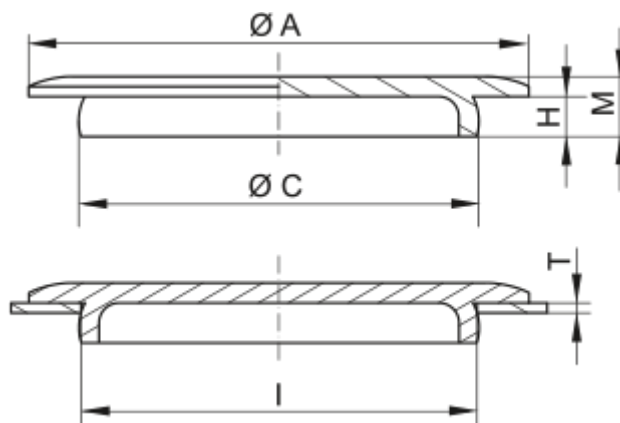

Data Sheet

Article number: 59GPN9103280

Description: KLEE Universal flat design GPN 910 - 12 (Wall thickness 1)

Measures

A = 16

C = 12.3

H = 3

L = 12

M = 5

T = 1